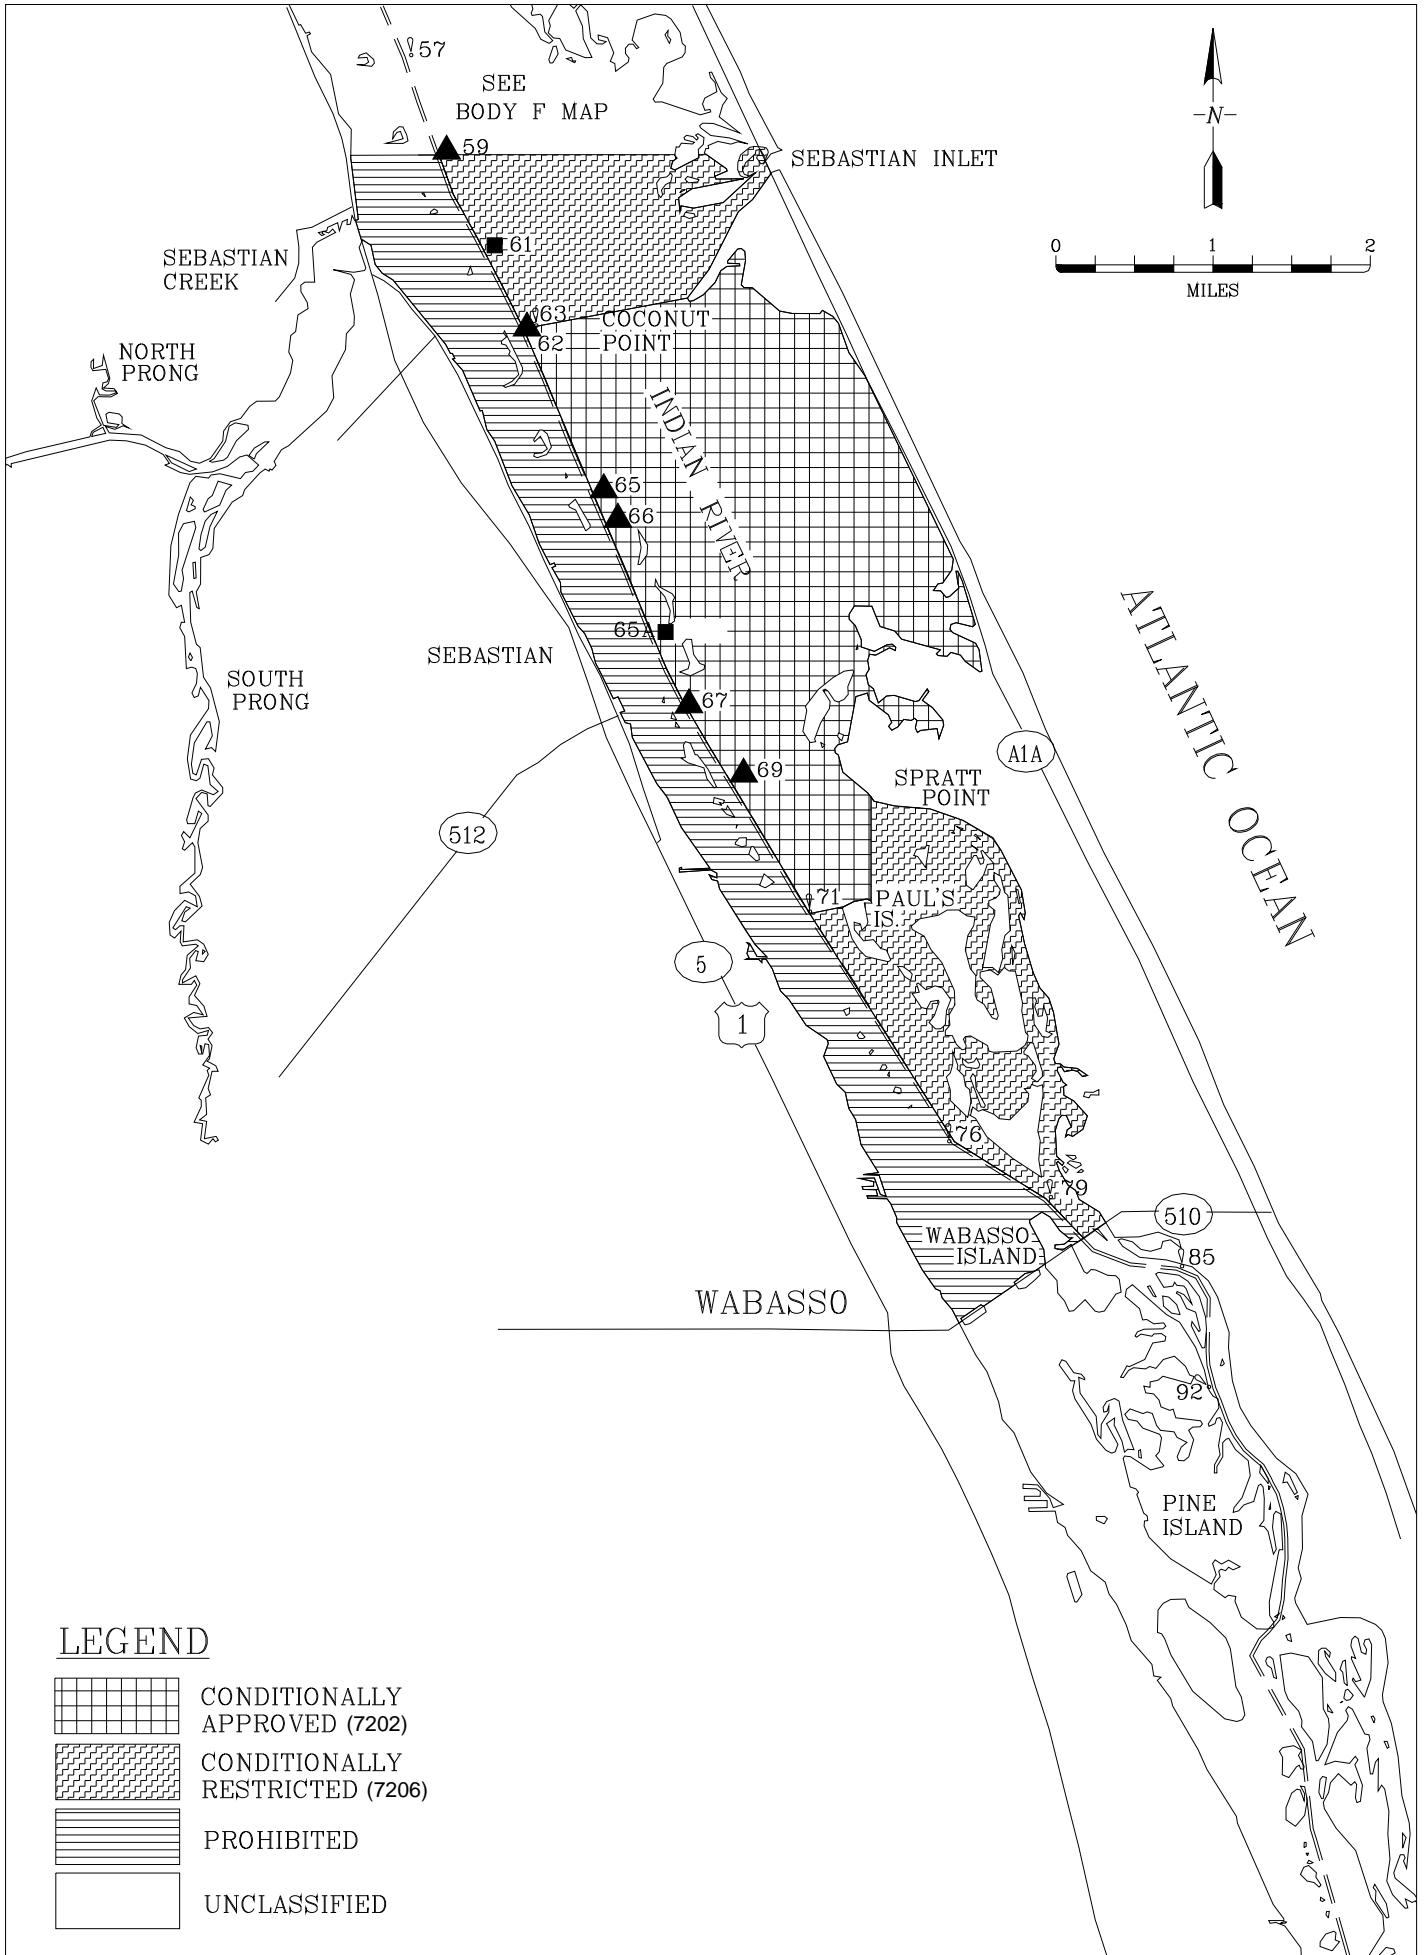

HELLFISH HARVESTING AREA CLASSIFICATION MAP #72 (Effective: June 18, 1997)
 North Indian River (#72) Shellfish Harvesting Area in Indian River County

LEGEND

-  CONDITIONALLY APPROVED (7202)
-  CONDITIONALLY RESTRICTED (7206)
-  PROHIBITED
-  UNCLASSIFIED